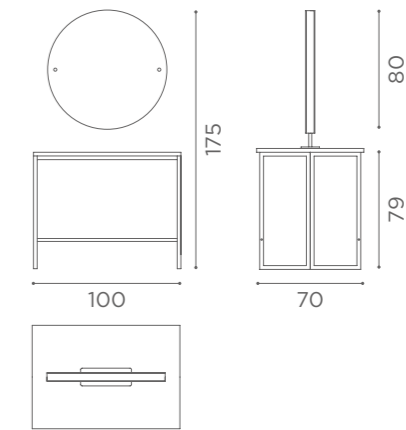

MIRRORS
LONDON

1. MATERIALS
2. VINTAGE 01
   - BLACK ASH 02
   - CEMENT GREY 03

1. MATERIALS
2. VINTAGE 01
   - BLACK ASH 02
   - CEMENT GREY 03