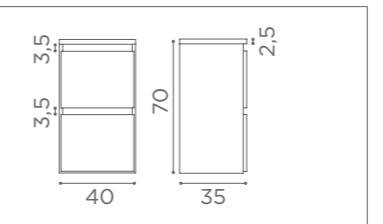

DESKS
CARNABY

MATERIALS

ACCESSORIES

CAMDEN

BRIDGE

EYE

MATERIALS