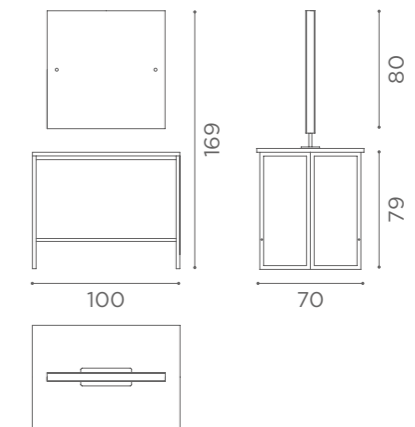

MI/532
€1.199

MATERIALS

VINTAGE
01

BLACK ASH
02

CEMENT GREY
03

MIRRORS
LONDON

MI/540
€799

- MATERIALS
-  VINTAGE 01
 -  BLACK ASH 02
 -  CEMENT GREY 03