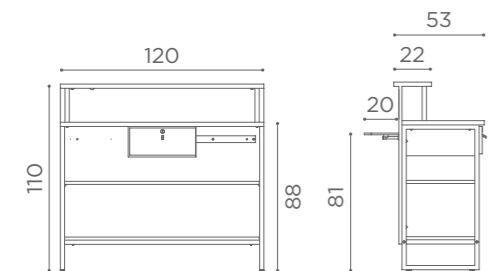

DESKS
CARNABY

MATERIALS

ACCESSORIES

CAMDEN

BRIDGE

EYE

MATERIALS