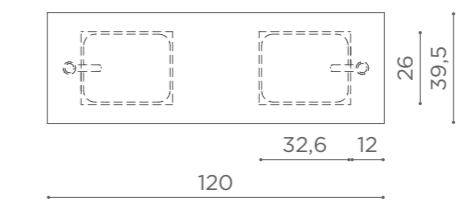

DESKS
CARNABY

MATERIALS

ACCESSORIES

CAMDEN

BRIDGE

EYE

MATERIALS