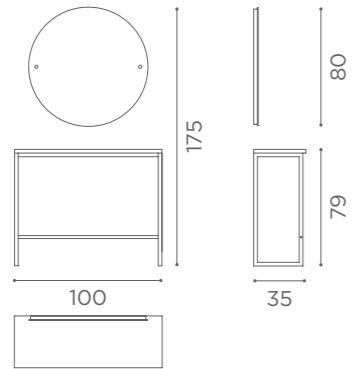

MI/532
€1.199

MATERIALS

VINTAGE
01

BLACK ASH
02

CEMENT GREY
03

MIRRORS
LONDON

MI/540
€799

- MATERIALS
-  VINTAGE 01
 -  BLACK ASH 02
 -  CEMENT GREY 03