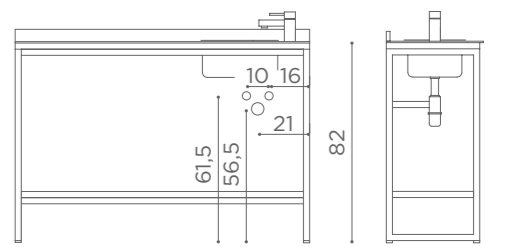

DESKS
CARNABY

MATERIALS

ACCESSORIES

CAMDEN

BRIDGE

EYE

MATERIALS