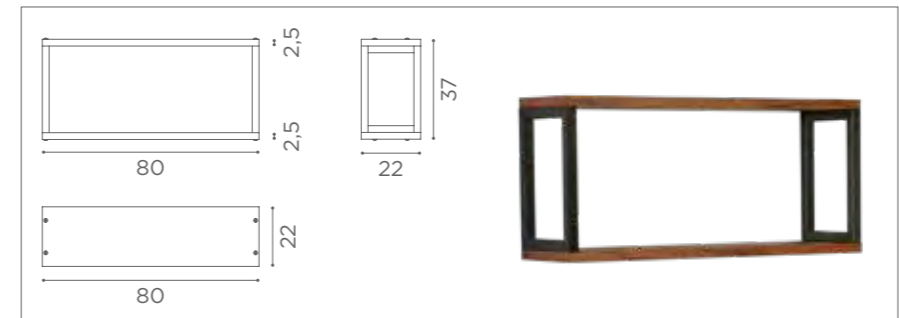

EYE

RT/095
€219

MATERIALS