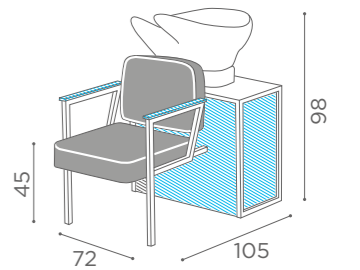

WU/450/B €1.649
	WU/450/N €1.699

COLOURS A ● B ○
MATERIALS C ●

In photo:
A Vintage Black G1
B Vintage Tan G2
C Vintage 01