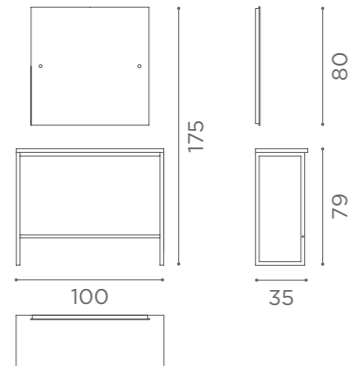

MIRRORS
LONDON

MATERIALS

MIRRORS
LONDON

MATERIALS