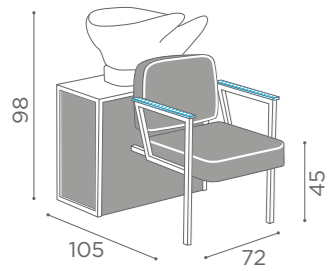

WU/400/B €1.649
	WU/400/N €1.699

COLOURS A ● B ○
MATERIALS C ●

In photo:
A Tea 62
B Espresso 64
C Black Ash 02