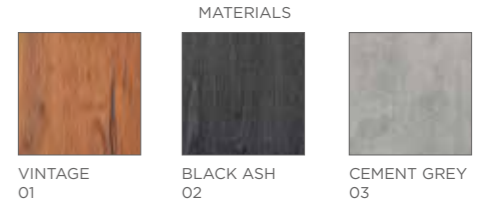

CEMENT GREY
03

	WU/450/B €1.649
	WU/450/N €1.699

COLOURS A ● B ○
MATERIALS C ●

In photo:
A Vintage Black G1
B Vintage Tan G2
C Vintage 01

DESKS
CARNABY

RD/310
€1.339

MATERIALS

VINTAGE
01

BRIDGE

MC/090
€369

EYE

RT/095
€219

MATERIALS

VINTAGE
01

BLACK ASH
02

CEMENT GREY
03