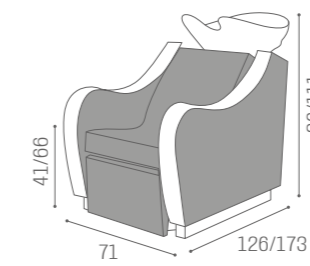

WASH UNITS DREAMWASH

IN PHOTO:
DREAMWASH CHOCOLATE MILK K3
COMPACT VINTAGE BLUE K2

	SH/222/B €1.939
	SH/222/N €2.039
	SH/222/M €2.189

COLOURS A ● B ○

LINK

SH/881 FOR DREAMWASH
WU/L251 FOR COMPACT BLACK
WU/L252 FOR COMPACT SILVER
€299

COMPACT

	BLACK STRUCTURE	SILVER STRUCTURE
	WU/250-21/B €1.999	WU/250-22/B €1.999
	WU/250-21/N €2.099	WU/250-22/N €2.099
	WU/250-21/M €2.249	WU/250-22/M €2.249

LINK
WU/L241 BLACK
WU/L242 SILVER
€50

IN PHOTO:
VINTAGE TAN G2

COLOURS A ● B ○

WASH UNITS GRAVITY

WU/155/B €5.499	WU/150/B €4.499
WU/155/N €5.599	WU/150/N €4.599
WU/155/M €5.749	WU/150/M €4.749