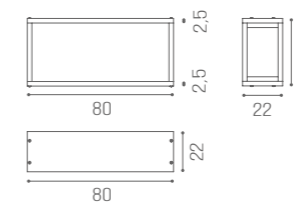

EYE RT/095 €249

STOOLS