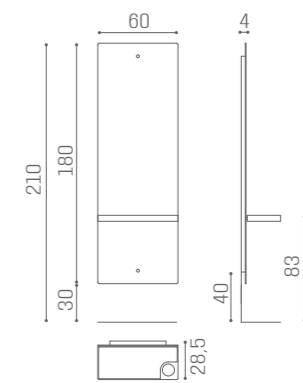

MIRRORS LUNAR

ALUMINIUM - MIRROR
MI/370-07
€869

ALUMINIUM
MI/370-06
€869