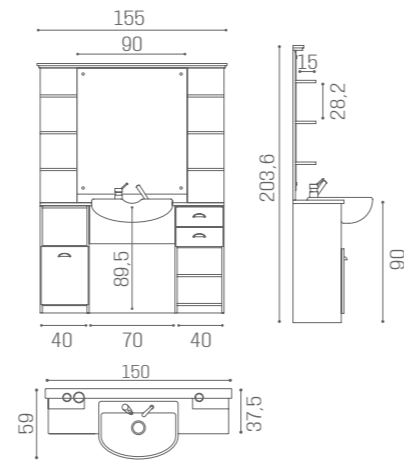

MIRRORS
TRIOMPHE
VINTAGE

IN PHOTO:
MOKA 04

MIRRORS
MONZA