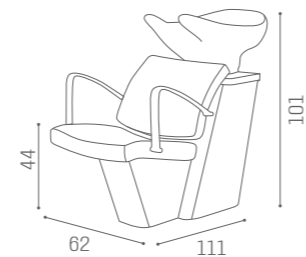

BLACK STRUCTURE	SILVER STRUCTURE
	WU/250-21/B €1.999	WU/250-22/B €1.999
	WU/250-21/N €2.099	WU/250-22/N €2.099
	WU/250-21/M €2.249	WU/250-22/M €2.249

LINK
WU/L241 BLACK
WU/L242 SILVER
€50

IN PHOTO:
VINTAGE TAN G2