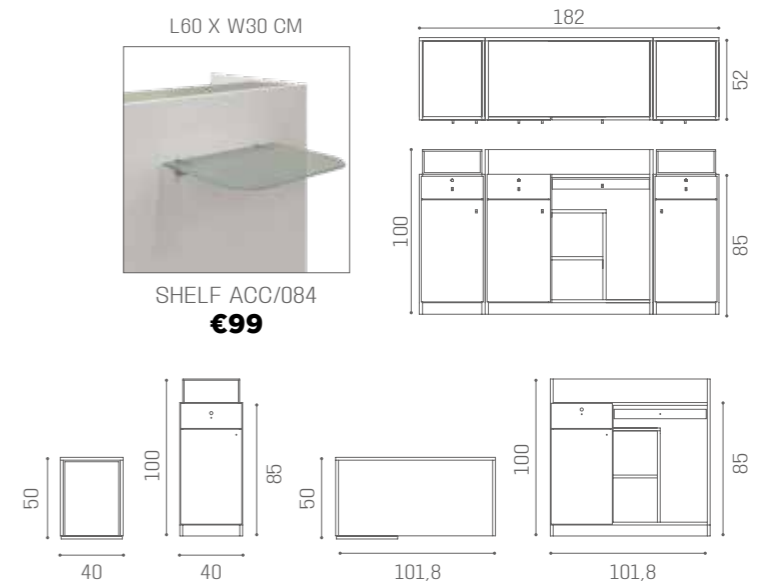

DESKS ROMANCE

LED LIGHTING VERSIONS