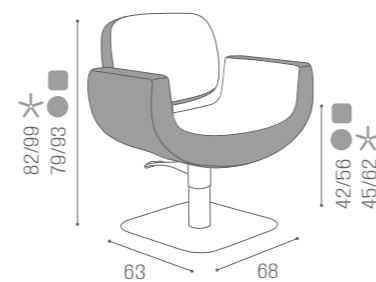

IN PHOTO:  
VINTAGE CHOCOLATE H9IN PHOTO:  
SAGE GREEN N6

	SWIVEL	PUMP WITH BRAKE
★	CH/180-1 €849	CH/180-4 €1.249
R	CH/180-1/R €1.049	CH/180-4/R €1.379
S	CH/180-1/S €1.049	CH/180-4/S €1.379

	BLACK PUMP WITH BRAKE
★	CH/180-4N €1.299
R	CH/180-4/RN €1.429
S	CH/180-4/SN €1.429