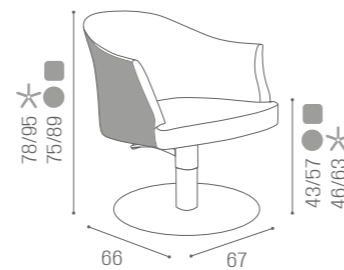

SWIVEL	PUMP WITH BRAKE
★	CH/120-1 €769	CH/120-4 €1.169
R	CH/120-1/R €969	CH/120-4/R €1.299
S	CH/120-1/S €969	CH/120-4/S €1.299

	BLACK PUMP WITH BRAKE
★	CH/120-4N €1.219
R	CH/120-4/RN €1.349
S	CH/120-4/SN €1.349

COLOURS A ● B ○