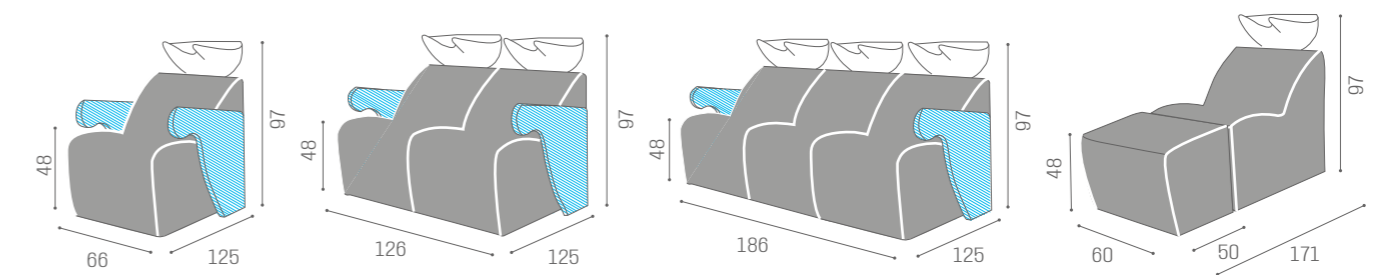

COLOURS A ● B ○
MATERIALS C ●