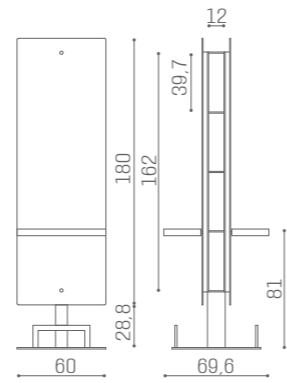

## MIRRORS LUNAR

ALUMINIUM - MIRROR  
MI/372-07  
**€2.189**

ALUMINIUM  
MI/372-06  
**€2.189**