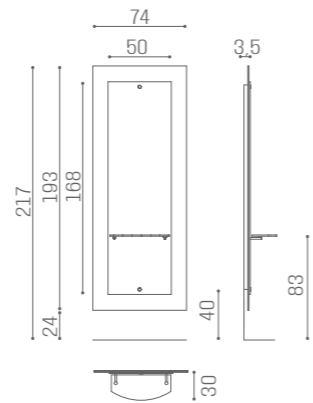

MIRRORS LYON

MI/050-01
€869

SERVER AVAILABLE SEE PAGE 95