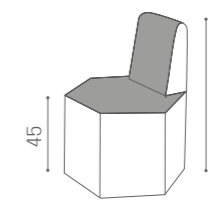

# WAITING AREA HEX

IN PHOTO:  
MARINE L2  
GOLD K6

RC/110  
€379

RC/111  
€469

COLOURS A ● B ○