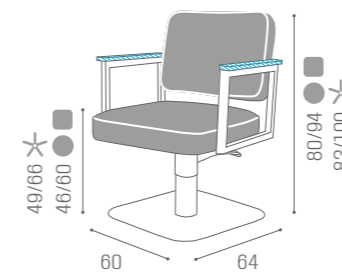

COLOURS A ● B ○
MATERIALS C ●

	SWIVEL	PUMP WITH BRAKE
★	CH/190-1 €799	CH/190-4 €1.199
R	CH/190-1/R €999	CH/190-4/R €1.329
S	CH/190-1/S €999	CH/190-4/S €1.329

	BLACK PUMP WITH BRAKE
★	CH/190-4N €1.249
R	CH/190-4/RN €1.379
S	CH/190-4/SN €1.379

SEE PAGE 38 FOR
RECLINING VERSION