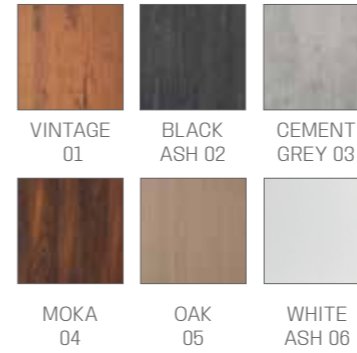

# ACCESSORIES

RAINBOW SHELVES AND SHINE ARE AVAILABLE IN THE MATERIALS:

SHINE  
RT/092  
€469

LED LIGHTING

DECOR  
RT/011  
€299

UPHOLSTERED PANEL