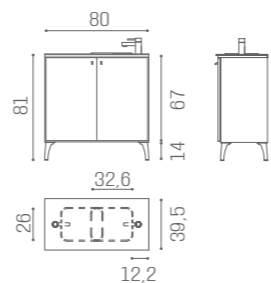

# SERVICE CABINETS SERVICE CENTRE

80 CM

WO/140  
€749

120 CM

WO/143  
€1.069

SERVICE CENTRE FRONT, CAMDEN AND EYE AVAILABLE IN THE MATERIALS

GLASS TOP INCLUDED WITH WO/138 - WO/139 WO/143 - WO/144 WO/145

WO/138  
€1.249