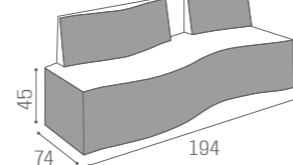

# WAITING AREA B-SIDE

IN PHOTO:  
YELLOW PEARL P7

RC/081  
€629

RC/082  
€819

RC/083  
€1.379

WITH BRACKET FOR HOOD DRYER

RC/081-5  
1 SEATER  
€699

RC/082-5  
2 SEATER  
€959