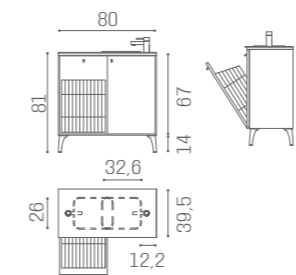

# SERVICE CABINETS SERVICE CENTRE

80 CM

WO/140  
€749

120 CM

WO/143  
€1.069

SERVICE CENTRE FRONT, CAMDEN AND EYE AVAILABLE IN THE MATERIALS

GLASS TOP INCLUDED WITH WO/138 - WO/139 WO/143 - WO/144 WO/145

WO/138  
€1.249