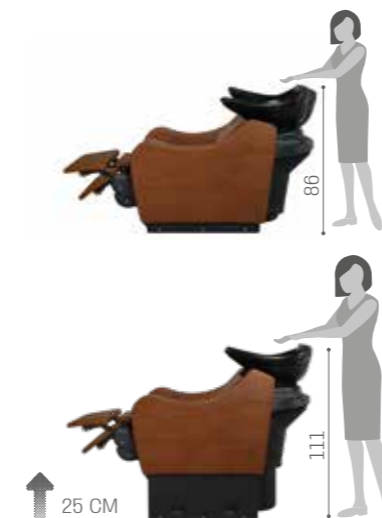

COLOURS A ● B ○

WASH UNITS GRAVITY

WU/155/B €5.499	WU/150/B €4.499
WU/155/N €5.599	WU/150/N €4.599
WU/155/M €5.749	WU/150/M €4.749