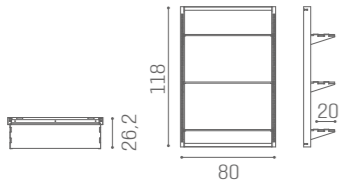

## ON THE WALL

WS/051  
€689

WS/052  
€1.249

WS/053  
€1.809

METAL FRAME - LED BACKLIT - OPAQUE GLASS - ADJUSTABLE GLASS SHELVES