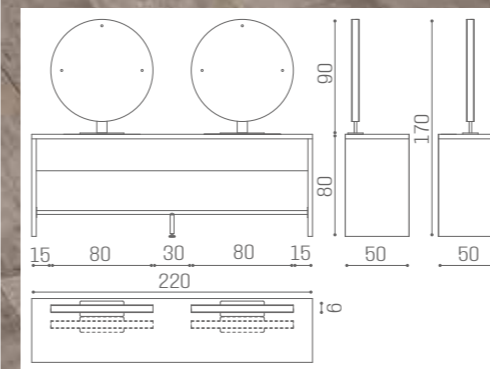

MIRRORS
BROOKLYN

ACC/065
€99

MIRRORS
BROOKLYN

ACC/065
€99