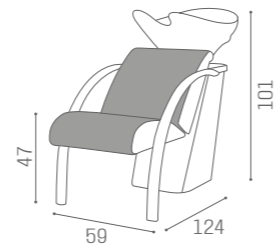

IN PHOTO:
DREAMWASH CHOCOLATE MILK K3
COMPACT VINTAGE BLUE K2

	SH/222/B €1.939
	SH/222/N €2.039
	SH/222/M €2.189

COLOURS A ● B ○