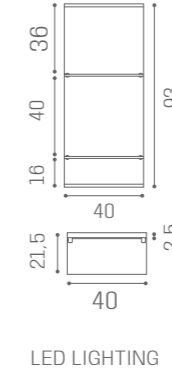

SHINE
RT/092
€469