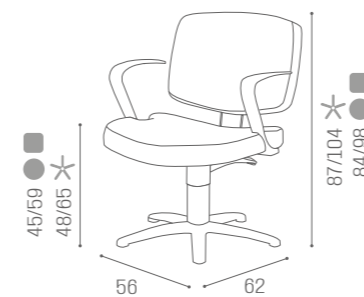

SWIVEL	PUMP WITH BRAKE
★	CH/210-1 €729	CH/210-4 €1.129
R	CH/210-1/R €929	CH/210-4/R €1.249
S	CH/210-1/S €929	CH/210-4/S €1.249

	BLACK PUMP WITH BRAKE
★	CH/210-4N €1.179
R	CH/210-4/RN €1.299
S	CH/210-4/SN €1.299

SEE PAGE 39 FOR
RECLINING VERSION