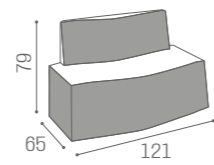

# WAITING AREA B-SIDE

IN PHOTO:  
YELLOW PEARL P7

RC/081  
€629

RC/082  
€819

RC/083  
€1.379

WITH BRACKET FOR HOOD DRYER

RC/081-5  
1 SEATER  
€699

RC/082-5  
2 SEATER  
€959