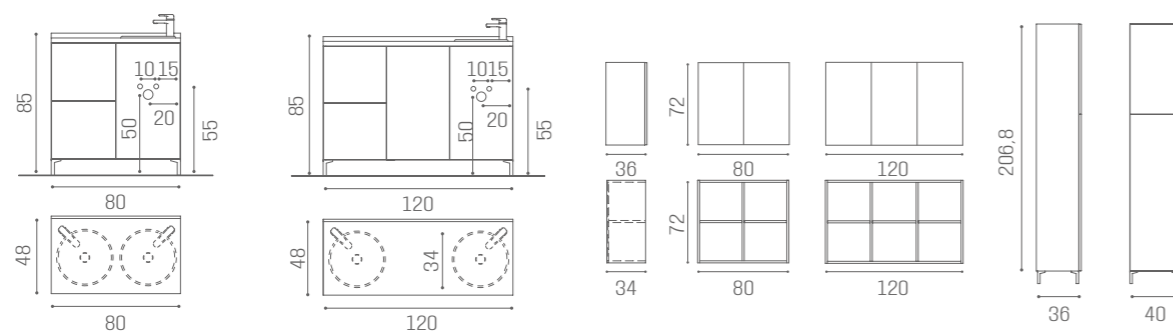

# SERVICE CABINETS SERVICE CENTRE

80 CM

WO/140  
€749

120 CM

WO/143  
€1.069

SERVICE CENTRE FRONT, CAMDEN AND EYE AVAILABLE IN THE MATERIALS

GLASS TOP INCLUDED WITH WO/138 - WO/139 WO/143 - WO/144 WO/145

WO/138  
€1.249