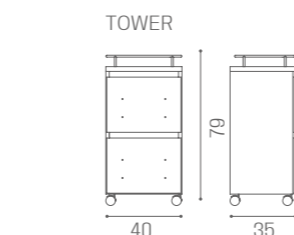

CABINETS

CANNES WOOD

MC/036
€439

CANNES STEEL

MC/037
€539

CANNES WOOD

MC/034
€249

CANNES STEEL

MC/035
€299

CANNES WOOD FRONT, BRIDGE AND TOWER AVAILABLE IN THE MATERIALS

VINTAGE 01

BLACK ASH 02

CEMENT GREY 03

MOKA 04

OAK 05

WHITE ASH 06

BRIDGE

MC/090
€379

HAIRDRYER HOLDER INCLUDED WITH TROLLEYS

TROLLEYS

GLAM

TR/07
€499

STYLE ONLY WHITE ASH 06

TR/47
€569

TOWER

TR/50
€499