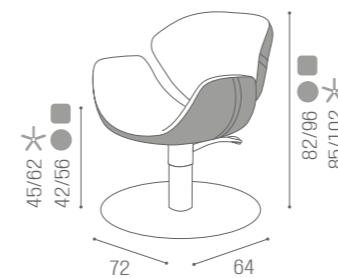

COLOURS A ● B ○

	SWIVEL	PUMP WITH BRAKE
★	CH/090-1 €849	CH/090-4 €1.249
R	CH/090-1/R €1.049	CH/090-4/R €1.379
S	CH/090-1/S €1.049	CH/090-4/S €1.379

	BLACK PUMP WITH BRAKE
★	CH/090-4N €1.299
R	CH/090-4/RN €1.429
S	CH/090-4/SN €1.429

SEE PAGE 38 FOR
RECLINING VERSION

SEE PAGE 39 FOR
RECLINING VERSION