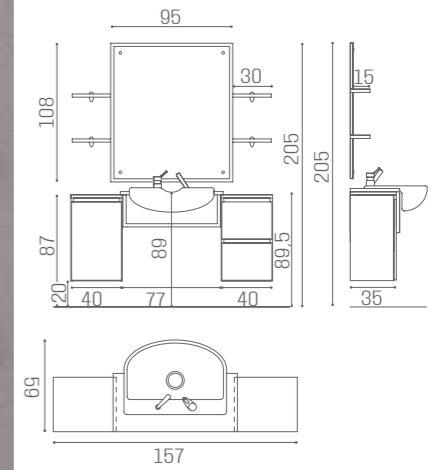

MIRRORS  
MONZA

AVAILABLE IN THE MATERIALS

MM/110  
€2.999

MM/111/B  
€3.749

MM/111/N  
€3.849

MM/120  
€1.499

MM/121/B  
€2.379

MM/121/N  
€2.479