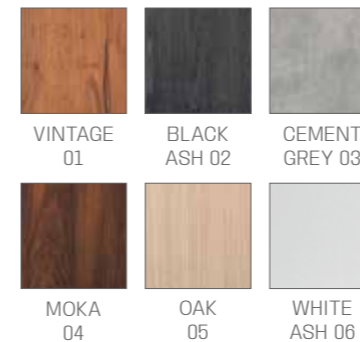

C ● AVAILABLE
IN THE MATERIALS