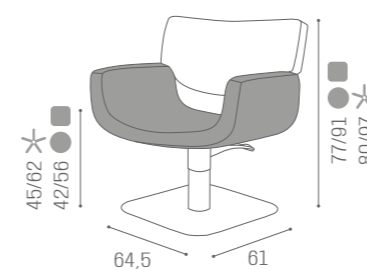

COLOURS A ● B ○

	SWIVEL	PUMP WITH BRAKE
★	SH/790-1 €729	SH/790-4 €1.129
R	SH/790-1/R €929	SH/790-4/R €1.249
S	SH/790-1/S €929	SH/790-4/S €1.249

	BLACK PUMP WITH BRAKE
★	SH/790-4N €1.179
R	SH/790-4/RN €1.299
S	SH/790-4/SN €1.299