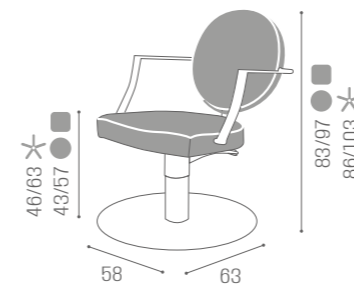

COLOURS A ● B ○