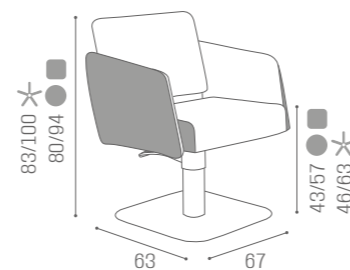

SWIVEL	PUMP WITH BRAKE
★	SH/325-1 €599	SH/325-4 €999
R	SH/325-1/R €799	SH/325-4/R €1.129
S	SH/325-1/S €799	SH/325-4/S €1.129

	BLACK PUMP WITH BRAKE
★	SH/325-4N €1.049
R	SH/325-4/RN €1.179
S	SH/325-4/SN €1.179

COLOURS A ● B ○