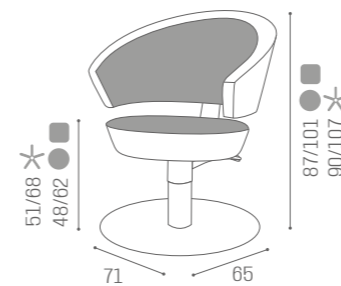

COLOURS A ● B ○

	SWIVEL	PUMP WITH BRAKE
★	SH/310-1 €849	SH/310-4 €1.249
R	SH/310-1/R €1.049	SH/310-4/R €1.379
S	SH/310-1/S €1.049	SH/310-4/S €1.379

	BLACK PUMP WITH BRAKE
★	SH/310-4N €1.299
R	SH/310-4/RN €1.429
S	SH/310-4/SN €1.429