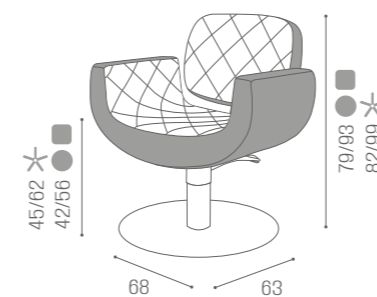

COLOURS A ● B ○

	SWIVEL	PUMP WITH BRAKE
★	CH/170-1 €899	CH/170-4 €1.299
R	CH/170-1/R €1.099	CH/170-4/R €1.429
S	CH/170-1/S €1.099	CH/170-4/S €1.429

	BLACK PUMP WITH BRAKE
★	CH/170-4N €1.349
R	CH/170-4/RN €1.479
S	CH/170-4/SN €1.479

SEE PAGE 39 FOR
RECLINING VERSION

SEE PAGE 39 FOR
RECLINING VERSION