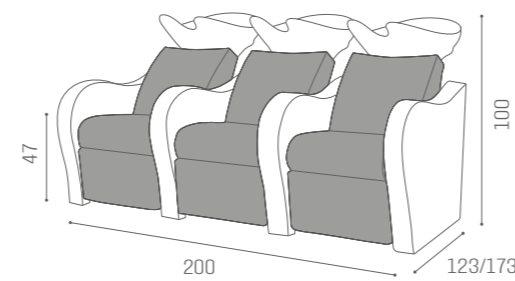

COLOURS A ● B ○