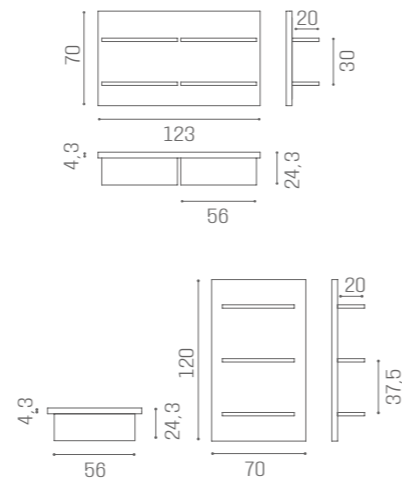

ACCESSORIES

ON THE WALL

METAL FRAME - LED BACKLIT - OPAQUE GLASS - ADJUSTABLE GLASS SHELVES

ICE

RAINBOW

LED LIGHTING, UPHOLSTERED PANEL

ACCESSORIES

RAINBOW SHELVES AND SHINE ARE AVAILABLE IN THE MATERIALS:

LED LIGHTING

UPHOLSTERED PANEL

COLUMN

	WU/060/B €1.099
	WU/060/N €1.199
	WU/060/M €1.349

COLUMN+

	WU/065/B €1.939
	WU/065/N €2.039
	WU/065/M €2.189

AVAILABLE FOR LUNAR AND LYON MIRRORS

EACH PACK HAS 20 PIECES OF 27X27 CM (HOOKS INCLUDED)

SCUOLA
MI/202
€869