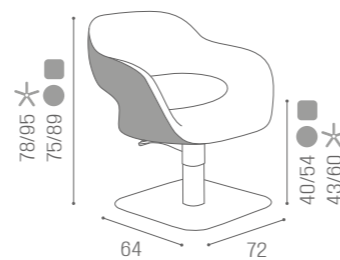

SWIVEL	PUMP WITH BRAKE
★	SH/317-1 €729	SH/317-4 €1.129
R	SH/317-1/R €929	SH/317-4/R €1.249
S	SH/317-1/S €929	SH/317-4/S €1.249

	BLACK PUMP WITH BRAKE
★	SH/317-4N €1.179
R	SH/317-4/RN €1.299
S	SH/317-4/SN €1.299

COLOURS A ● B ○