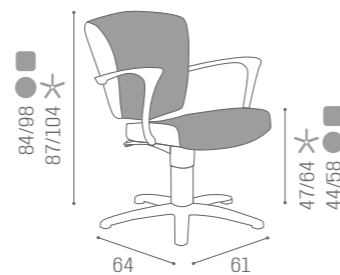

SWIVEL	PUMP WITH BRAKE
★	SH/410-1 €979	SH/410-4 €1.379
R	SH/410-1/R €1.179	SH/410-4/R €1.499
S	SH/410-1/S €1.179	SH/410-4/S €1.499

	BLACK PUMP WITH BRAKE
★	SH/410-4N €1.429
R	SH/410-4/RN €1.549
S	SH/410-4/SN €1.549

COLOURS A ● B ○