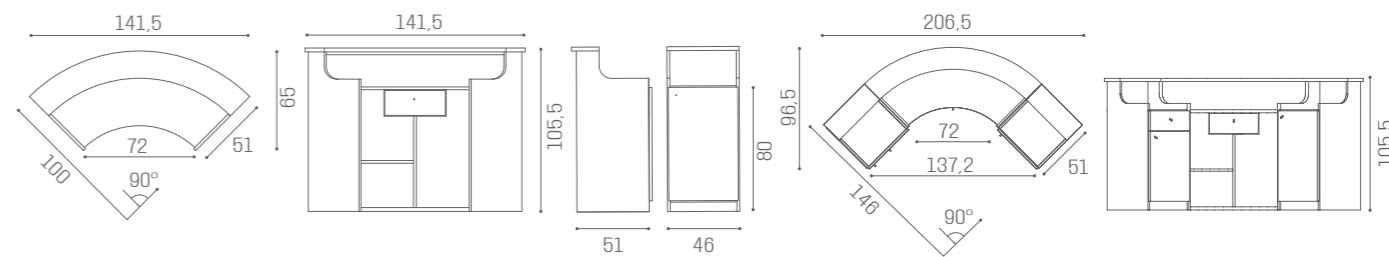

# DESKS FORM

RD/250  
€1.439

RD/252  
€2.129

RD/254  
€2.129

RD/256  
€2.819

L60 X W30 CM  
SHELF ACC/085  
€269

RD/256