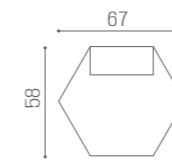

# WAITING AREA HEX

IN PHOTO:  
MARINE L2  
GOLD K6

RC/110  
€379

RC/111  
€469

COLOURS A ● B ○