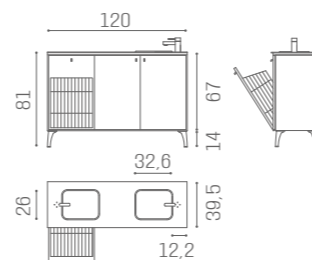

# SERVICE CABINETS SERVICE CENTRE

80 CM

WO/140  
€749

120 CM

WO/143  
€1.069

SERVICE CENTRE FRONT, CAMDEN AND EYE AVAILABLE IN THE MATERIALS

GLASS TOP INCLUDED WITH WO/138 - WO/139 WO/143 - WO/144 WO/145

WO/138  
€1.249