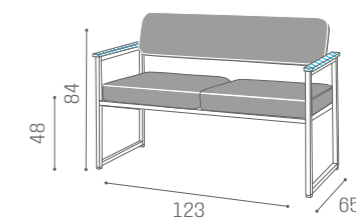

# WAITING AREA PICCADILLY

IN PHOTO:  
GREY PEARL P2

SH/954  
€569

SH/955  
€879

COLOURS A ● B ○

RC/130  
€749

RC/140  
€999

COLOURS A ● B ○  
MATERIALS C ●