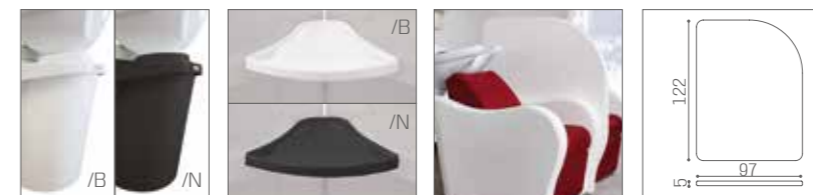

COVER ACC/125
€119

LINK ACC/110
€29

SEPARATE ACC/120
€399

LUXURY+
+ €200