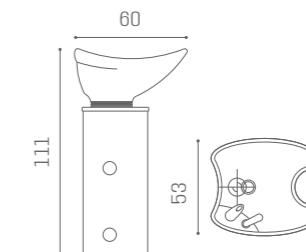

WU/060/B €1.099
	WU/060/N €1.199
	WU/060/M €1.349