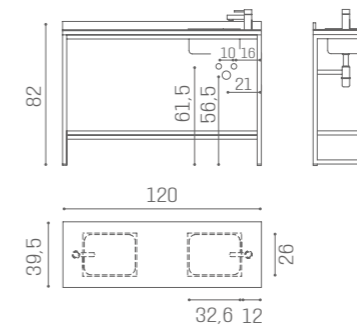

SERVICE CABINETS SERVICE CENTRE

80 CM

WO/140
€749

120 CM

WO/143
€1.069

SERVICE CENTRE FRONT, CAMDEN AND EYE AVAILABLE IN THE MATERIALS

GLASS TOP INCLUDED WITH WO/138 - WO/139 WO/143 - WO/144 WO/145

WO/138
€1.249

WO/144
€1.499

WO/139
€1.249

WO/145
€1.499

WO/147
€539

WO/149
€729

WO/146
€439

WO/148
€579

CAMDEN

WO/200
€809

WO/202
€1.249

WO/201
€1.249

EYE RT/095 €249

STOOLS

HARLEY
ESP/1000-2
€149

64/84

MUSTANG
CS/301
€279

60/86

GILERA
CS/400
€219

64/84

HARLEY+
CS/275
€249

64/84

MUSTANG+
CS/375
€379

60/86

GILERA+
CS/475
€329

64/84

* ACC/200
€279