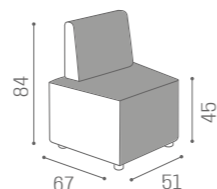

# WAITING AREA TRANSFORMER

IN PHOTO:  
VINTAGE BROWN F5  
VINTAGE WHITE G3

RC/051  
€419

RC/050  
€319

RC/052  
€419

COLOURS A ● B ○