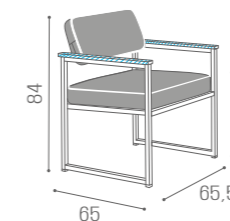

# WAITING AREA PICCADILLY

IN PHOTO:  
GREY PEARL P2

SH/954  
€569

SH/955  
€879

COLOURS A ● B ○

RC/130  
€749

RC/140  
€999

COLOURS A ● B ○  
MATERIALS C ●