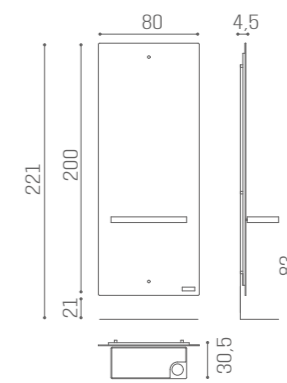

MIRRORS LYON

MI/050-01
€869

SERVER AVAILABLE SEE PAGE 95

MIRRORS SPACE

ALUMINIUM - MIRROR
MI/440-07
€1.129

ALUMINIUM
MI/440-06
€1.129