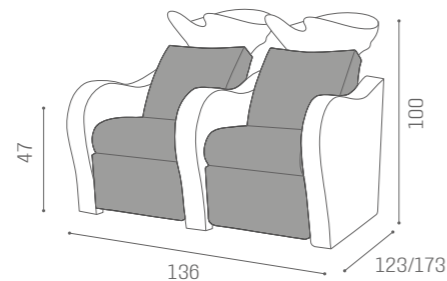

COLOURS A ● B ○