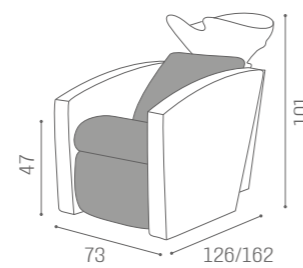

# WASH UNITS MIRAGE

IN PHOTO:  
A VINTAGE WHITE G3  
B VINTAGE CHOCOLATE H9

IN PHOTO:  
BROWN PEARL P3

	 ELECTRIC LEG REST	
	WU/110/B <b>€3.129</b>	WU/111/B <b>€2.499</b>
	WU/110/N <b>€3.219</b>	WU/111/N <b>€2.599</b>
	WU/110/M <b>€3.369</b>	WU/111/M <b>€2.749</b>