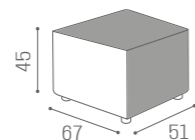

WAITING AREA TRANSFORMER

IN PHOTO:
VINTAGE BROWN F5
VINTAGE WHITE G3

COLOURS A ● B ○

WAITING AREA HEX

IN PHOTO:
MARINE L2
GOLD K6

COLOURS A ● B ○