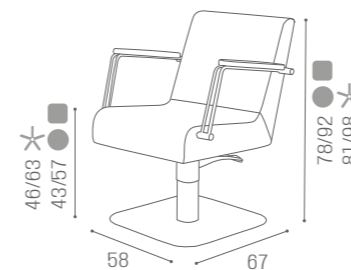

SWIVEL	PUMP WITH BRAKE
★	CH/150-1 €849	CH/150-4 €1.249
R	CH/150-1/R €1.049	CH/150-4/R €1.379
S	CH/150-1/S €1.049	CH/150-4/S €1.379

	BLACK PUMP WITH BRAKE
★	CH/150-4N €1.299
R	CH/150-4/RN €1.429
S	CH/150-4/SN €1.429