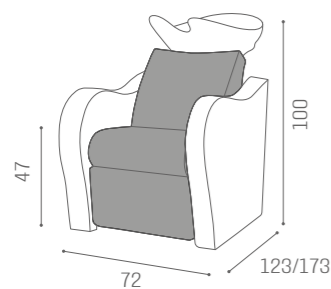

COLOURS A ● B ○