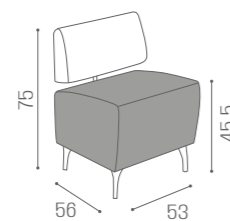

SH/954
€569