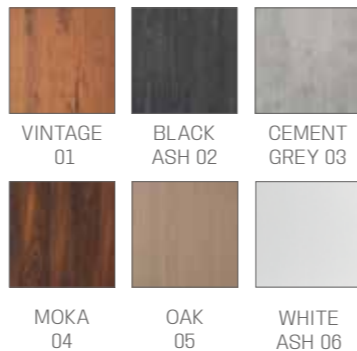

WO/143
€1.069

SERVICE CENTRE FRONT, CAMDEN AND EYE AVAILABLE IN THE MATERIALS