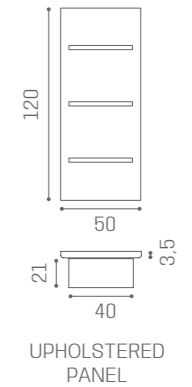

# ACCESSORIES

RAINBOW SHELVES AND SHINE ARE AVAILABLE IN THE MATERIALS:

SHINE  
RT/092  
€469

LED LIGHTING

DECOR  
RT/011  
€299

UPHOLSTERED PANEL