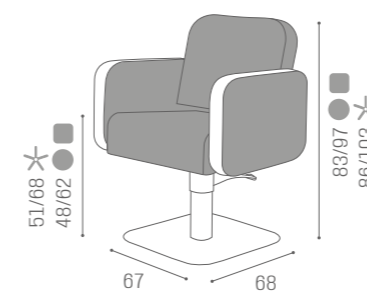

COLOURS A ● B ○

	SWIVEL	PUMP WITH BRAKE
★	CH/070-1 €819	CH/070-4 €1.219
R	CH/070-1/R €1.019	CH/070-4/R €1.349
S	CH/070-1/S €1.019	CH/070-4/S €1.349

	BLACK PUMP WITH BRAKE
★	CH/070-4N €1.269
R	CH/070-4/RN €1.399
S	CH/070-4/SN €1.399

SEE PAGE 38 FOR
RECLINING VERSION

SEE PAGE 38 FOR
RECLINING VERSION