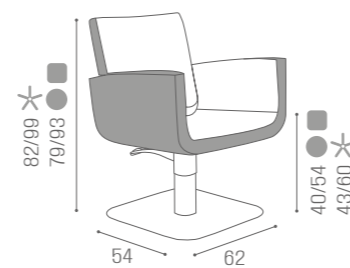

SWIVEL	PUMP WITH BRAKE
★	CH/050-1 €729	CH/050-4 €1.129
R	CH/050-1/R €929	CH/050-4/R €1.259
S	CH/050-1/S €929	CH/050-4/S €1.259

	BLACK PUMP WITH BRAKE
★	CH/050-4N €1.179
R	CH/050-4/RN €1.309
S	CH/050-4/SN €1.309

COLOURS A ● B ○