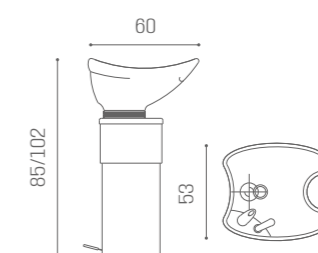

## COLUMN+

	WU/065/B €1.939
	WU/065/N €2.039
	WU/065/M €2.189

SERVER  
ST/033  
€319

AVAILABLE FOR LUNAR AND LYON MIRRORS

CURTAIN  
ACC/070-B  
€199

EACH PACK HAS 20 PIECES OF 27X27 CM (HOOKS INCLUDED)

SCUOLA  
MI/202  
€869