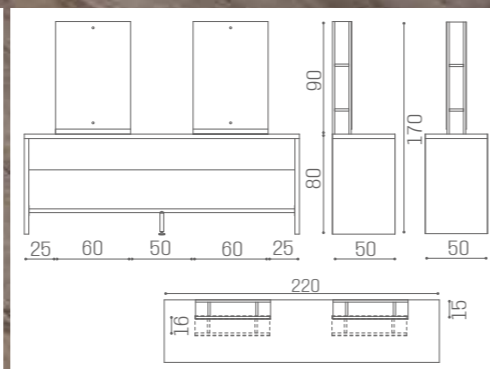

MIRRORS
BROOKLYN

ACC/065
€99