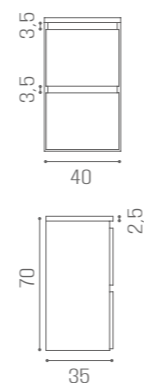

HAIRDRYER HOLDER INCLUDED WITH TROLLEYS

TROLLEYS

GLAM

TR/07
€499