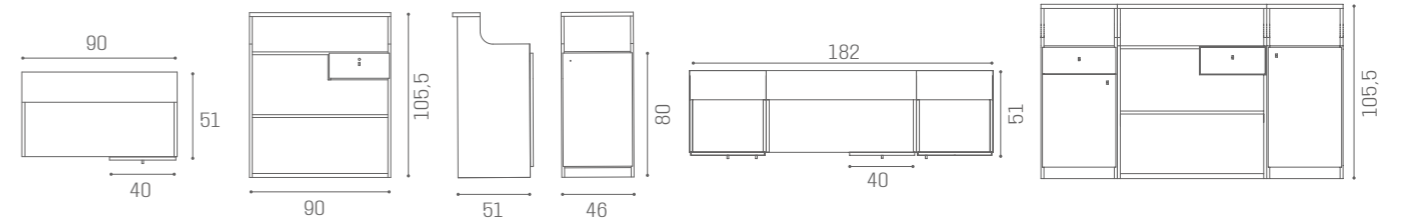

# DESKS IMPACT

RD/270  
€999

RD/272  
€1.689

RD/274  
€1.689

RD/276  
€2.379

RD/276

L60 X W30 CM

SHELF ACC/084  
€99