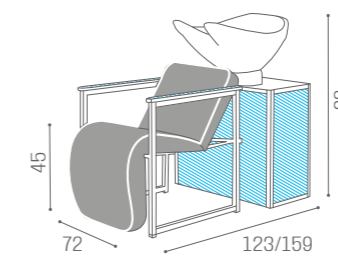

# WASH UNITS SOHO

	WU/450/B <b>€2.379</b>
	WU/450/N <b>€2.479</b>
	WU/450/M <b>€2.629</b>

COLOURS A ● B ○  
MATERIALS C ●

C ● AVAILABLE  
IN THE MATERIALS

C ● AVAILABLE  
IN THE MATERIALS

COLOURS A ● B ○  
MATERIALS C ●