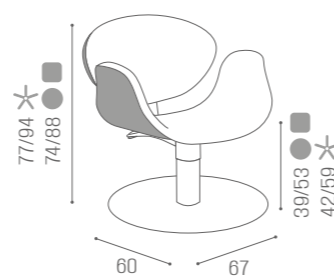

SWIVEL	PUMP WITH BRAKE
★	SH/430-1 €729	SH/430-4 €1.129
R	SH/430-1/R €929	SH/430-4/R €1.249
S	SH/430-1/S €929	SH/430-4/S €1.249

	BLACK PUMP WITH BRAKE
★	SH/430-4N €1.179
R	SH/430-4/RN €1.299
S	SH/430-4/SN €1.299

COLOURS A ● B ○