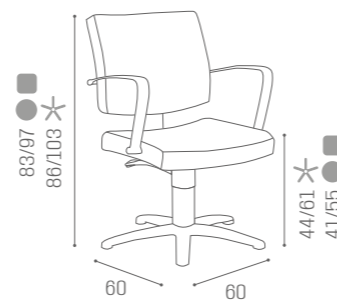

SWIVEL	PUMP WITH BRAKE
★	CH/150-1 €849	CH/150-4 €1.249
R	CH/150-1/R €1.049	CH/150-4/R €1.379
S	CH/150-1/S €1.049	CH/150-4/S €1.379

	BLACK PUMP WITH BRAKE
★	CH/150-4N €1.299
R	CH/150-4/RN €1.429
S	CH/150-4/SN €1.429