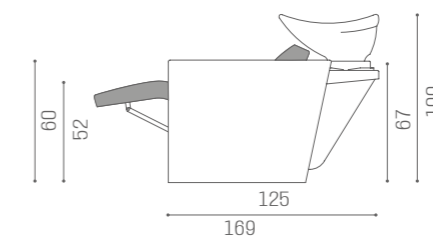

WASH UNITS
LEGEND

IN PHOTO:
VINTAGE ICE K8

1 SEATER

	MASSAGE CHAISE LONGUE	CHAISE LONGUE	
	WU/510/B €4.749	WU/511/B €4.149	WU/512/B €3.299
	WU/510/N €4.849	WU/511/N €4.249	WU/512/N €3.399
	WU/510/M €4.999	WU/511/M €4.399	WU/512/M €3.549

2 SEATER

	MASSAGE CHAISE LONGUE	CHAISE LONGUE	
	WU/520/B €9.099	WU/521/B €7.899	WU/522/B €6.199
	WU/520/N €9.299	WU/521/N €8.099	WU/522/N €6.399
	WU/520/M €9.599	WU/521/M €8.399	WU/522/M €6.699

3 SEATER

	MASSAGE CHAISE LONGUE	CHAISE LONGUE	
	WU/530/B €13.449	WU/531/B €11.649	WU/532/B €9.099
	WU/530/N €13.749	WU/531/N €11.949	WU/532/N €9.399
	WU/530/M €14.199	WU/531/M €12.399	WU/532/M €9.849

COLOURS A ● B ○

IN PHOTO:
VINTAGE WINE K7

WASH UNITS
LEGEND

/M MATT