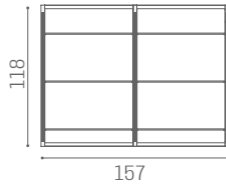

## ON THE WALL

WS/051  
€689

WS/052  
€1.249

WS/053  
€1.809

METAL FRAME - LED BACKLIT - OPAQUE GLASS - ADJUSTABLE GLASS SHELVES