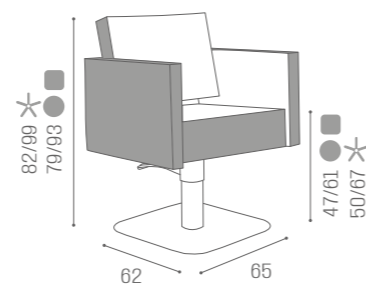

## SQUARE+

SQUARE+  
+ €100

	SWIVEL	PUMP WITH BRAKE
★	SH/890-1 €849	SH/890-4 €1.249
R	SH/890-1/R €1.049	SH/890-4/R €1.379
S	SH/890-1/S €1.049	SH/890-4/S €1.379

	BLACK PUMP WITH BRAKE
★	SH/890-4N €1.299
R	SH/890-4/RN €1.429
S	SH/890-4/SN €1.429