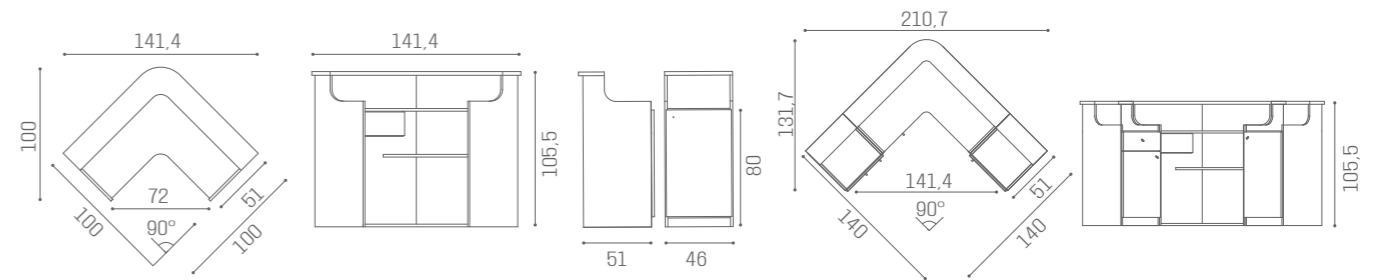

# DESKS SMART

RD/260  
**€2.689**

RD/262  
**€3.379**

RD/264  
**€3.379**

RD/266  
**€4.069**

SHELF ACC/085  
**€269**

RD/266