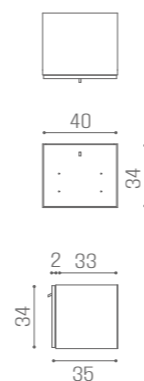

CANNES STEEL

MC/035
€299