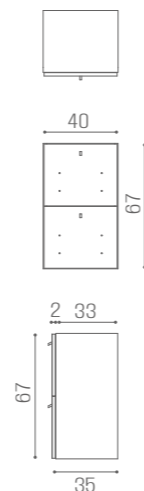

CANNES STEEL

MC/037
€539