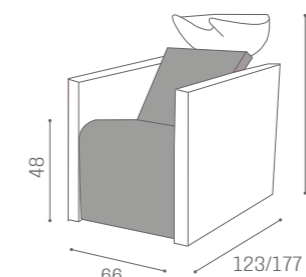

COLOURS A ● B ○

	MASSAGE CHAISE LONGUE	CHAISE LONGUE
	WU/770/B €5.129	WU/771/B €4.629
	WU/770/N €5.229	WU/771/N €4.729
	WU/770/M €5.379	WU/771/M €4.879