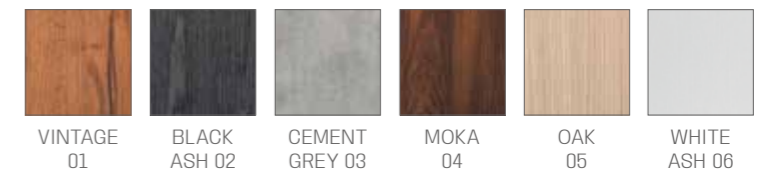

/B WHITE

/N BLACK

/M MATT

C AVAILABLE IN THE MATERIALS

VINTAGE  
01BLACK  
ASH 02CEMENT  
GREY 03MOKA  
04OAK  
05WHITE  
ASH 06COLOURS A ● B ○  
MATERIALS C ●

WASH UNITS  
LEGENDIN PHOTO:  
VINTAGE ICE K8