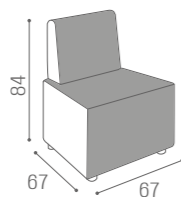

WAITING AREA TRANSFORMER

IN PHOTO:
VINTAGE BROWN F5
VINTAGE WHITE G3

COLOURS A ● B ○

WAITING AREA HEX

IN PHOTO:
MARINE L2
GOLD K6

COLOURS A ● B ○