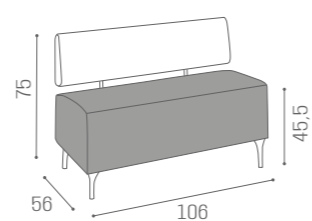

# WAITING AREA PICCADILLY

IN PHOTO:  
GREY PEARL P2

SH/954  
€569

SH/955  
€879

COLOURS A ● B ○

RC/130  
€749

RC/140  
€999

COLOURS A ● B ○  
MATERIALS C ●