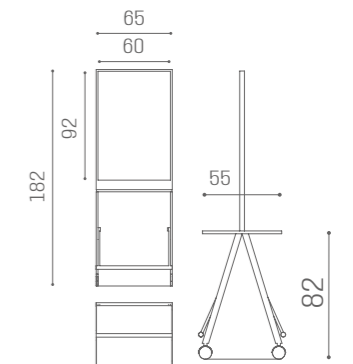

## COLUMN+

	WU/065/B €1.939
	WU/065/N €2.039
	WU/065/M €2.189

SERVER  
ST/033  
€319

AVAILABLE FOR LUNAR AND LYON MIRRORS

CURTAIN  
ACC/070-B  
€199

EACH PACK HAS 20 PIECES OF 27X27 CM (HOOKS INCLUDED)

SCUOLA  
MI/202  
€869