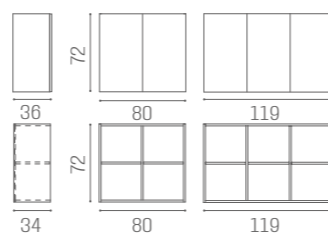

# SERVICE CABINETS SERVICE CENTRE

80 CM

WO/140  
€749

120 CM

WO/143  
€1.069

SERVICE CENTRE FRONT, CAMDEN AND EYE AVAILABLE IN THE MATERIALS

GLASS TOP INCLUDED WITH WO/138 - WO/139 WO/143 - WO/144 WO/145

WO/138  
€1.249