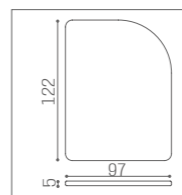

SEPARATE ACC/120
€399

LUXURY+
+ €200