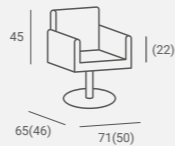

Selected versions are available from stock in the EXPRESS offer.
Wybrane wersje dostępne od ręki w ofercie AYALA 48h.

UPHOLSTERY / TAPICERKA: P7

THOMAS P STYLING CHAIR

Upholstery with vertical stitches.

Very wide seat.

Tapicerka z pionowymi przeszyciami.

Bardzo szerokie siedzisko.