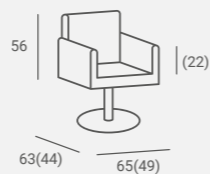

GLOBE STYLING CHAIR

Very wide seat.
Open backrest for easy cleaning.
Decorative stitching.

Bardzo szerokie siedzisko.
Otwór w oparciu ułatwiający czyszczenie.
Ozdobne przeszycia.