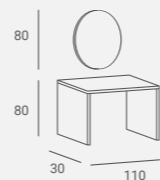

LEVANTE STYLING UNIT

Mirror frame and legs available in black or gold.

Mirror - LED backlight in standard.

Drawer with lamella front, available in colors from RAL palette.

Rama lustra i nóżki dostępne czarne lub złote.

Lustro - podświetlenie LED w standardzie.

Szuflada z frontem z lameli, dostępna we wszystkich kolorach palety RAL.