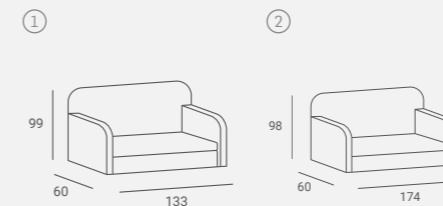

- MADAME SOFA ①
- ROYAL SOFA ②
- Backrest padded with buttons.
  Oparcie pikowane guzikami.