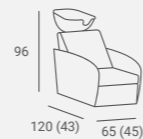

VANITY BACKWASH

Casing available in black or white.
Upholstery with wide horizontal stitching.
Available also with vibro massage.

Obudowa dostępna w kolorze czarnym lub białym.
Tapicerka z szerokimi poziomymi przeszyciami.
Dostępna również z masażem wibracyjnym.