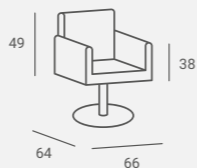

QUADRO STYLING CHAIR

Cut out for easy cleaning.

Available also with regulated headrest.

Otwór w siedzisku ułatwiający czyszczenie.

Dostępny także w wersji z regulowanym zagłówkiem.