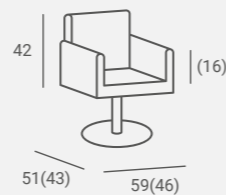

# Flex

Collection

UPHOLSTERY / TAPICERKA: P7

**GHOST STYLING CHAIR**

Seat made of transparent plastic.  
Upholstered seat cushion.

Siedzisko z transparentnego tworzywa.  
Tapicerowana poduszka.