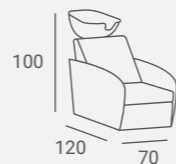

GLOBE BACKWASH

Available also with vibro massage and electric legrest.

Decorative stitching.

Dostępna również z masażem wibracyjnym i elektrycznie regulowanym podnóżkiem.

Ozdobne przeszycia.