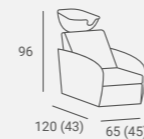

VANITY P BACKWASH

Obudowa dostępna w kolorze czarnym lub białym.
Tapicerka z wąskimi pionowymi przeszyciami.
Dostępna również z masażem wibracyjnym.

Casing available in black or white.
Upholstery with narrow vertical stitching.
Available also with vibro massage.