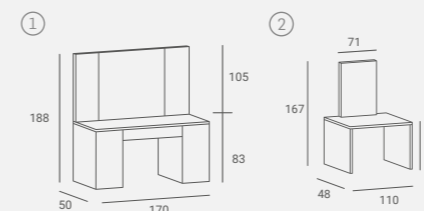

Konsoleta montowana do ściany.
Czarna lub biała metalowa, ażurowa konstrukcja.
Półki i otwarte szafki pod blatem.

Konsoleta montowana do ściany.
Czarna metalowa ażurowa konstrukcja.
Szufłada pod blatem.

LOFT STYLING UNIT ①
Wall mounted styling unit.
Black or white metal openwork frame.
With shelves and open cabinets.

LOFT S STYLING UNIT ②
Wall mounted styling unit.
Black metal openwork frame.
With drawer.