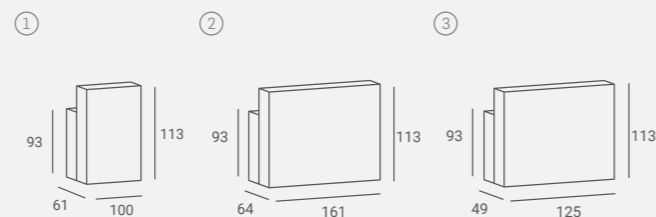

- ① ROYAL I RECEPTION DESK
- ② ROYAL II RECEPTION DESK
- ③ MADAME RECEPTION DESK

- MADAME SOFA ①
- ROYAL SOFA ②
- Backrest padded with buttons.
  Oparcie pikowane guzikami.