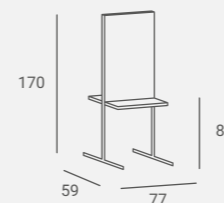

FLEX STYLING UNIT

Designed for training sessions, easy to set up and move around.
Double unit, with folding shelves.

Zaprojektowana jako stanowisko szkoleniowe, łatwa w rozstawieniu i przenoszeniu.
Dwuosobowa, ze składanymi półkami.